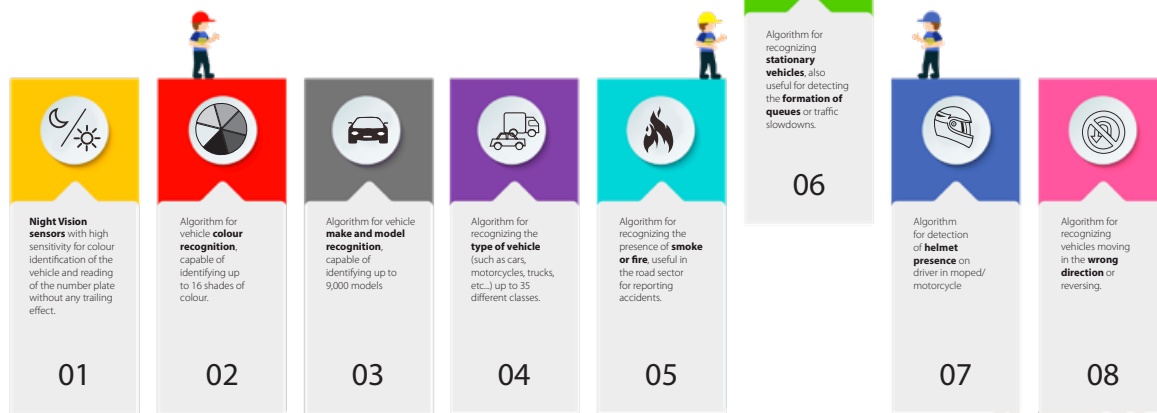

Customize and make your camera unique

COMPARISON TABLE	206	706	806	760	950
<b>LEGEND</b> ✓ = included (built-in) ■ = optional (on request) CPS = CPS modules (optional) - empty space = unavailable	Modular and customizable series of cameras with optional sensors and smart video analysis algorithms.				
Lanes	Single lane	Single lane	Single lane	Dual lane	Dual lane
Built-in OCR sensor	2 Mpx	2 Mpx	5 Mpx	3,2 Mpx	5 Mpx
5 Mpx colour panoramic standard sensor	✓	-	-	-	-
<b>Sony Night Vision</b> color context sensor	-	✓ 2 Mpx	✓ 5 Mpx	✓ 2 Mpx	✓ 8 Mpx
4K (8 Mpx) high resolution color context sensor	-	-	■	-	✓
Dangerous goods tables reading (Kemler)	✓	✓	✓	✓	✓
Nationality recognition	✓	✓	✓	✓	✓
Speed recognition and direction of travel (on board)	-	✓	✓	✓	✓
Vehicle type recognition (on board)	■ CPS	■	■	■	✓
Colour recognition (on board)	■ CPS	■	■	■	✓
Make & Model recognition (on board)	■ CPS	■	■	■	✓
Wrong direction, U-turn, stationary vehicles, smoke/ fire recognition	-	■	■	■	✓
Helmet presence detection on motorbike/motorcycle driver	-	■	■	■	✓
Interface for PM2,5 and PM10 fine dust sensor	-	✓	✓	✓	✓
White/Black list storage and backup	8 GB	16 GB	16 GB	16 GB	16 GB
P.O.E+ power supply with power injector	■	■	■	■	■